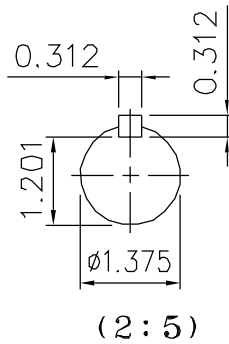

FILE NO:  
 CUSTOMER:  
 PO. NO:  
 ORDER NO:

#213TC (1:5)

<b>STERLING</b> OUTLINE <b>ELECTRIC, INC.</b> IRVINE, CA	3-PHASE INDUCTION MOTOR	DESIGNED		DIMENSIONS IN INCHES
		CHECKED		3RD ANGLE PROJECTION
		APPROVED		DWG. NO: 213TC