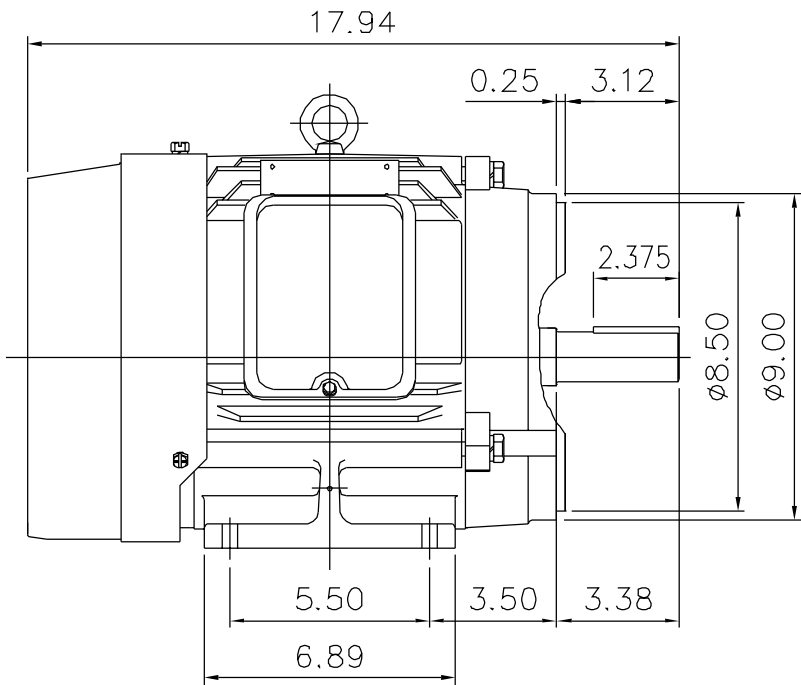

FILE NO:  
 CUSTOMER:  
 PO. NO:  
 ORDER NO:

#213TC (1:5)

<b>STERLING</b> OUTLINE <b>ELECTRIC, INC.</b> IRVINE, CA	3-PHASE INDUCTION MOTOR	DESIGNED		DIMENSIONS IN INCHES
		CHECKED		3RD ANGLE PROJECTION
		APPROVED		DWG. NO: 213TC