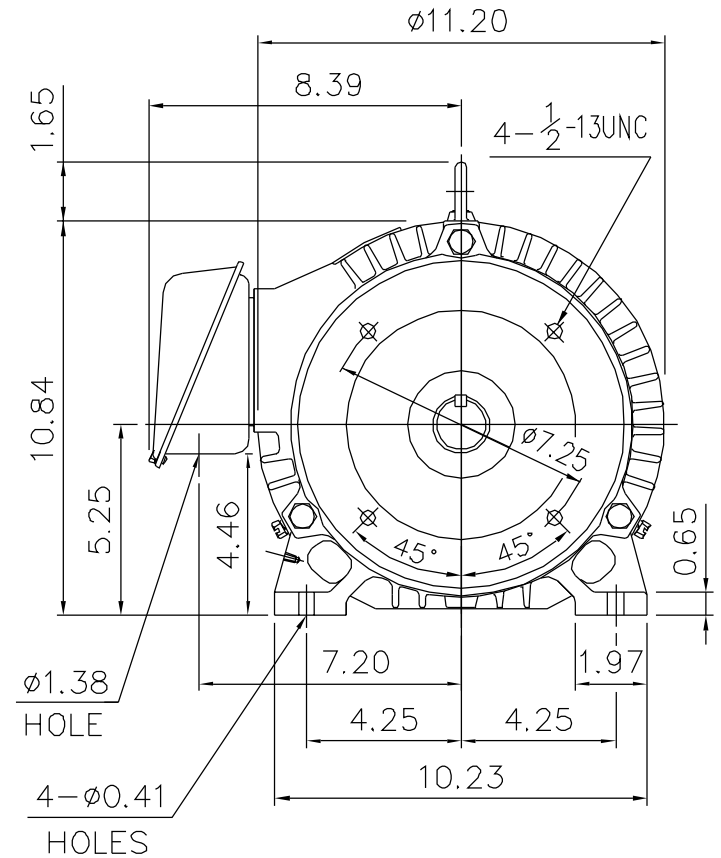

FILE NO:  
 CUSTOMER:  
 PO. NO:  
 ORDER NO:

#213TC (1:5)

<b>STERLING</b> OUTLINE <b>ELECTRIC, INC.</b> IRVINE, CA	3-PHASE INDUCTION MOTOR	DESIGNED		DIMENSIONS IN INCHES
		CHECKED		3RD ANGLE PROJECTION
		APPROVED		DWG. NO: 213TC